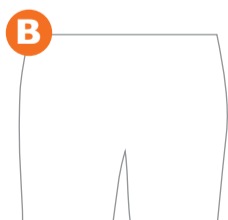

Sweat Basketball Shorts size guide

These premium cotton-rich jersey basketball shorts will keep you cool on poolside – whether you're cheering on your mates, or representing your club at a meet.

JUNIOR - sizing chart

Age and Size	7-8 yrs	9-10 yrs	11-12 yrs	13 yrs
B Waist	48-52cm	52-56cm	56-61cm	61-69cm

SENIOR - sizing chart

Size	XS	S	M	L	XL
B Waist	69-76cm	76-84cm	84-91cm	91-99cm	99-106cm

How to measure

Waist (B) Measure waist around the fullest part

Sweat Hot pants size guide

These flattering, low-rise shorts will keep you cool on poolside – whether you're cheering on your team mates, or representing your club at a meet.

JUNIOR - sizing chart

Age and Size	7-8 yrs	9-10 yrs	11-12 yrs	13 yrs
B Waist	48-52cm	52-56cm	56-61cm	61-69cm

SENIOR - sizing chart

Size	XS	S	M	L	XL
B Waist	69-76cm	76-84cm	84-91cm	91-99cm	99-106cm

Comparison dress size chart

	XS	S	M	L	XL
UK	8	10	12	14	16
EU	34	36	38	40	42
US	4	6	8	10	12

How to measure

Waist (B) Measure waist around the fullest part