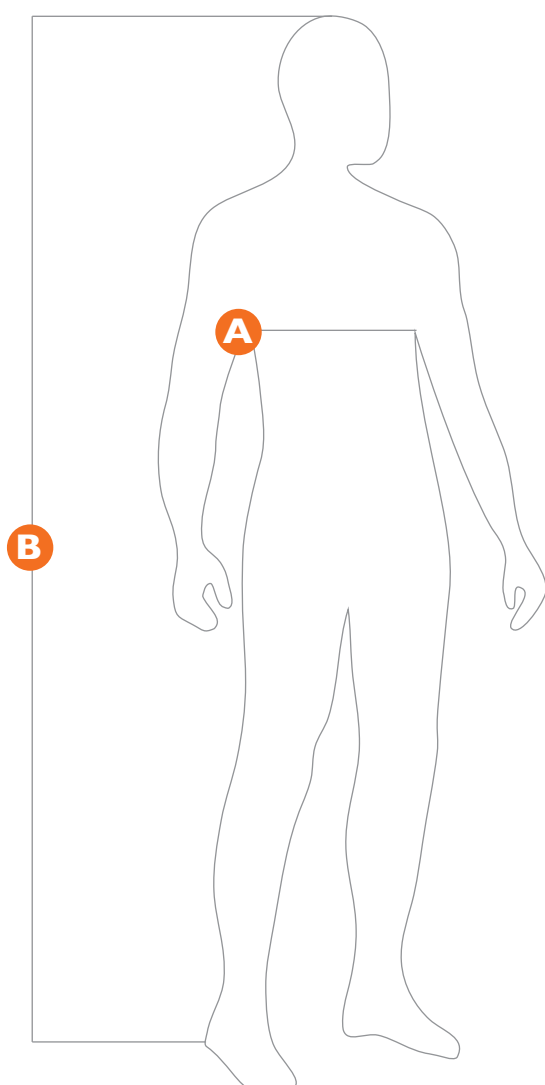

Swimzi unisex size guides

Our swimzis are unisex and are therefore designed to fit both males (Michaels) and females (Missys). The beauty of the swimzi is the flexibility of how you wear it - zipped high, zipped low or even with the arms tied around the waist (so 90's)!

Made from super soft, premium cotton-rich jersey the Swimzi is a must-have for travelling to meets, throwing on between races, or eating pizza on the sofa.

JUNIOR unisex sizing chart

Age and Size	7-8 yrs	9-10 yrs	11-12 yrs	13 yrs
Height B	115-125cm	125-135cm	135-145cm	145-155cm
A Chest	58-62cm	62-67cm	67-74cm	74-81cm

SENIOR unisex sizing chart

Size	XS	S	M	L	XL
Height B	155-165cm	165-175cm	175-185cm	185-195cm	195cm +
A Chest	81-89cm	89-96cm	96-104cm	104-111cm	111-119cm

Comparison dress size chart

	XS	S	M	L	XL
UK	8	10	12	14	16
EU	34	36	38	40	42
US	4	6	8	10	12

SENIOR - sizing chart

Size	XS	S	M	L	XL
B Waist	69-76cm	76-84cm	84-91cm	91-99cm	99-106cm

Comparison dress size chart

	XS	S	M	L	XL
UK	8	10	12	14	16
EU	34	36	38	40	42
US	4	6	8	10	12

How to measure

Waist (B) Measure waist around the fullest part