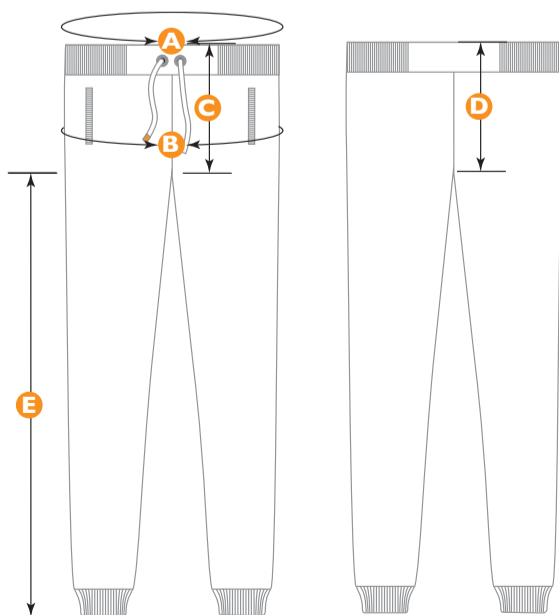

LADIES SENIOR - sizing chart

Age and Size (cm)	XS	S	M	L	XL	XXL
A Waist circumference	72	75	78	83	88	94
B Hip circumference 5cm up from crotch	92	96	100.5	105.5	111.5	117.5
C Front Rise including waist band	23	24	25	26	27	28.5
D Back Rise including waist band	32	33	34	35	36	37
E Inside Leg Length	77	77	77	77	77	77

MENS JUNIOR - sizing chart

Age and Size (cm)	7-8 yrs	9-10 yrs	11-12 yrs	13yrs
A Waist circumference	58	62	66	68
B Hip circumference 5cm up from crotch	70.5	77.5	84.5	88
C Front Rise including waist band	24.5	25.5	26.5	27.5
D Back Rise including waist band	31.5	32.5	33.5	34.5
E Inside Leg Length	57.5	65.5	70.5	72.5

MENS SENIOR - sizing chart

Age and Size (cm)	XS	S	M	L	XL	XXL
A Waist circumference	72	75	78	83	88	94
B Hip circumference 5cm up from crotch	92	96	100.5	105.5	111.5	117.5
C Front Rise including waist band	29.5	30.5	31.5	32.5	33.5	35
D Back Rise including waist band	38.5	39.5	40.5	41.5	42.5	43.5
E Inside Leg Length	77	77	77	77	77	77

Age and Size	7-8 yrs	9-10 yrs	11-12 yrs	13 yrs
B Waist	48-52cm	52-56cm	56-61cm	61-69cm

SENIOR - sizing chart

Size	XS	S	M	L	XL
B Waist	69-76cm	76-84cm	84-91cm	91-99cm	99-106cm

How to measure

Waist (B) Measure waist around the fullest part