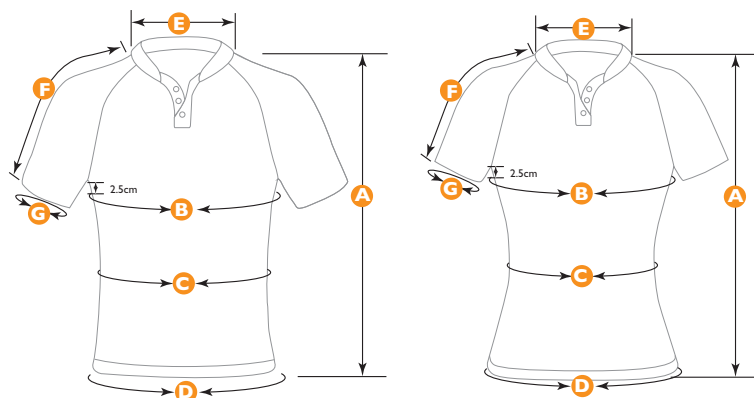

SENIOR - sizing chart

Size	XS	S	M	L	XL
B Waist	69-76cm	76-84cm	84-91cm	91-99cm	99-106cm

Comparison dress size chart

	XS	S	M	L	XL
UK	8	10	12	14	16
EU	34	36	38	40	42
US	4	6	8	10	12

How to measure

Waist (B) Measure waist around the fullest part

Swimzi Digital Shirt size chart

ALL SIZES SHOWN IN THE CHART BELOW ARE BASED UPON **GARMENT MEASUREMENTS**
NOT BODY MEASUREMENTS

LADIES JUNIOR - sizing chart

Age and Size (cm)	7-8 yrs	9-10 yrs	11-12 yrs	13yrs
A Length from Side Neck Point (SNP)	50	53	56	59
B Chest circumference 2.5cm under armhole	66	72	78	84
C Waist circumference	60	62	68	74
D Hem circumference	72	78	84	90
E Back neck opening	22	23	23	23
F Sleeve length	25	26	27	28
G Cuff width circumference	28	28	30	30