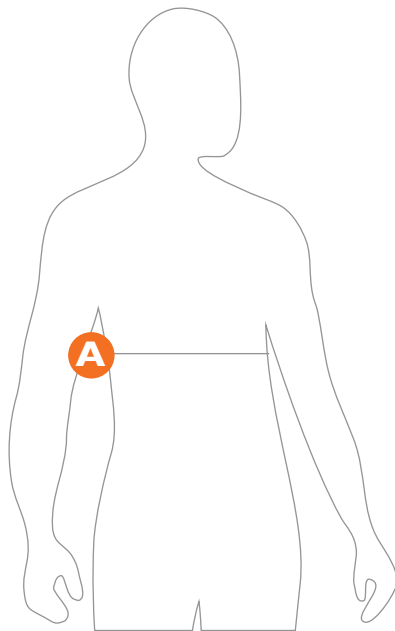

Hoodie unisex size guides

Our original and zipped hoodies are unisex and are therefore designed to fit both males (Michaels) and females (Missys). Our hoodies have been specifically designed for swimmers wanting the perfect blend of comfort and style on poolside. Made from super soft, premium cotton-rich jersey, this casual-fit unisex hoodie is great for throwing on or zipping over team kit, keeping warm between races, or eating pizza on the sofa.

JUNIOR unisex sizing chart

Size	7-8 yrs	9-10 yrs	11-12 yrs	13 yrs
A Chest	58-62cm	62-67cm	67-74cm	74-81cm

SENIOR unisex sizing chart

Size	XS	S	M	L	XL
A Chest	81-89cm	89-96cm	96-104cm	104-111cm	111-119cm

Missys comparison dress size chart

	XS	S	M	L	XL
UK	8	10	12	14	16
EU	34	36	38	40	42
US	4	6	8	10	12

How to measure

Chest (A) Measure around the fullest part of the chest

Please Note:

All junior hoodies come with safety looped herringbone drawstring to hood.

All senior hoodies come with herringbone drawstring to hood.