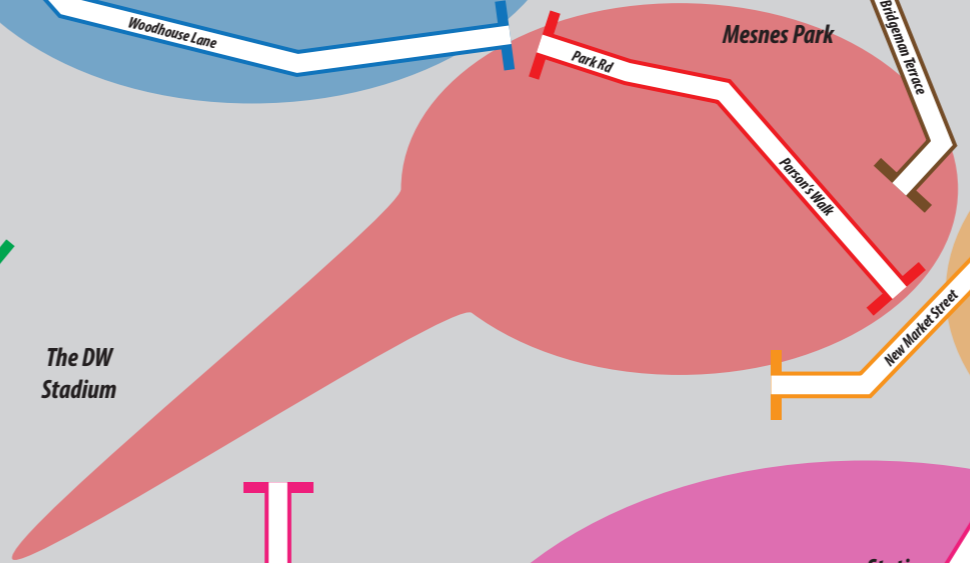

RUN WIGAN FESTIVAL

Half Marathon • 5k • Family Mile

Northbound traffic only
0900hrs - 1300hrs

ROAD CLOSURES
0900hrs - 1100hrs Total Closure

ROAD CLOSURES
0900hrs - 1500hrs Total Closure

ROAD CLOSURES
0900hrs - 1030hrs
Total Closure

ROAD CLOSURES
0900hrs - 1430hrs
Total closure with
parking restrictions

ROAD CLOSURES
0900hrs - 1125hrs Single Lane Traffic on Wallgate
Wallgate from Bridge through to Library St Closed

SUNDAY 19th MARCH 2017