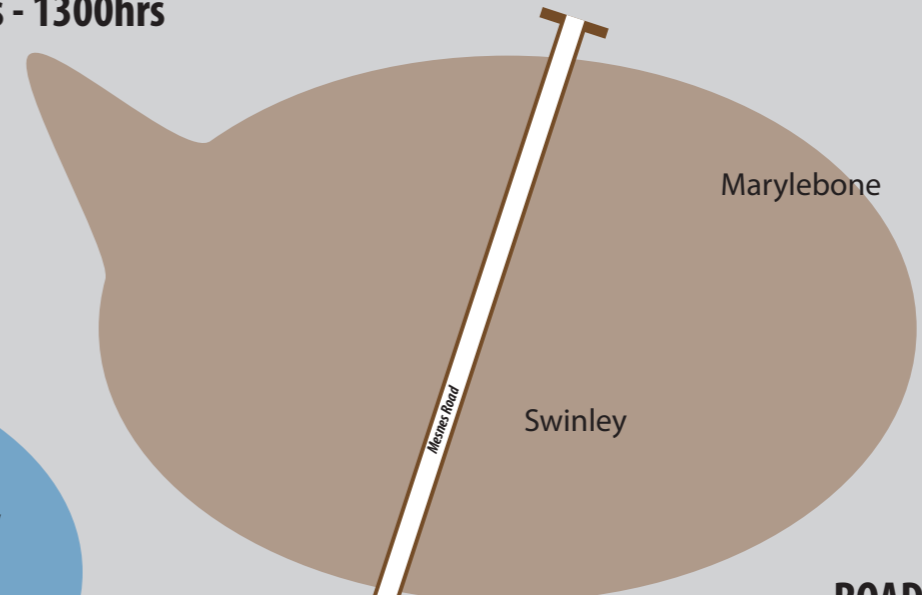

RUN WIGAN FESTIVAL

Half Marathon • 5k • Family Mile

Northbound traffic only
0900hrs - 1300hrs

ROAD CLOSURES
0900hrs - 1100hrs Total Closure

ROAD CLOSURES
0900hrs - 1500hrs Total Closure

ROAD CLOSURES
0900hrs - 1030hrs
Total Closure

ROAD CLOSURES
0900hrs - 1430hrs
Total closure with
parking restrictions

ROAD CLOSURES
0900hrs - 1125hrs Single Lane Traffic on Wallgate
Wallgate from Bridge through to Library St Closed

SUNDAY 19th MARCH 2017