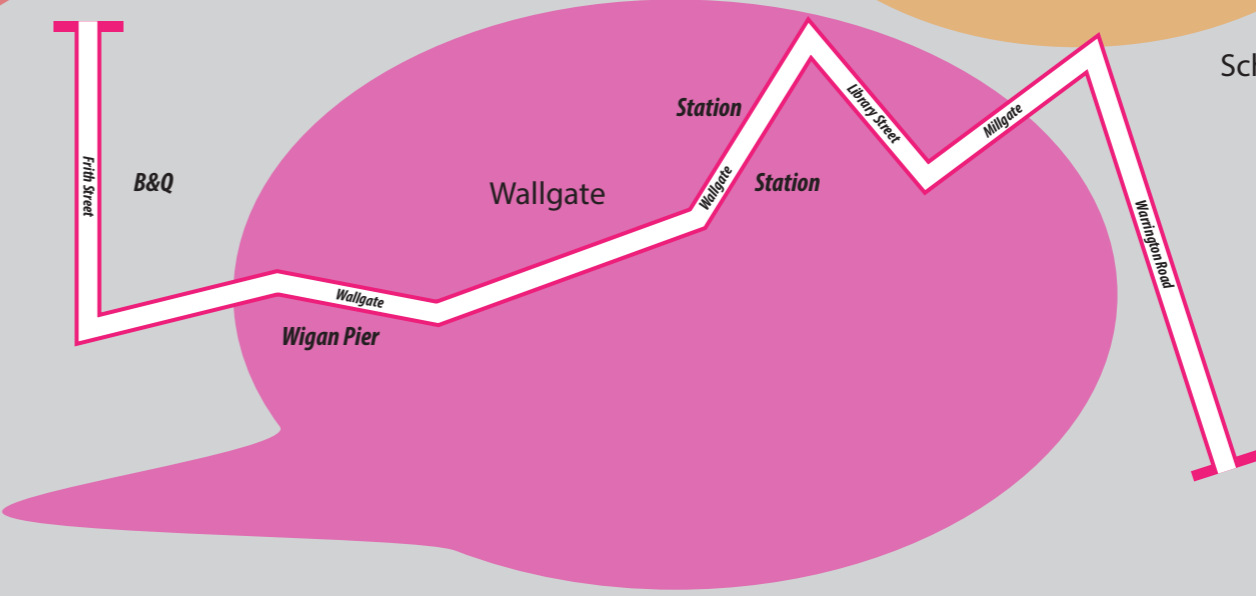

RUN WIGAN FESTIVAL

Half Marathon • 5k • Family Mile

Northbound traffic only
0900hrs - 1300hrs

ROAD CLOSURES
0900hrs - 1100hrs Total Closure

ROAD CLOSURES
0900hrs - 1500hrs Total Closure

ROAD CLOSURES
0900hrs - 1030hrs
Total Closure

ROAD CLOSURES
0900hrs - 1430hrs
Total closure with
parking restrictions

ROAD CLOSURES
0900hrs - 1125hrs Single Lane Traffic on Wallgate
Wallgate from Bridge through to Library St Closed

SUNDAY 19th MARCH 2017