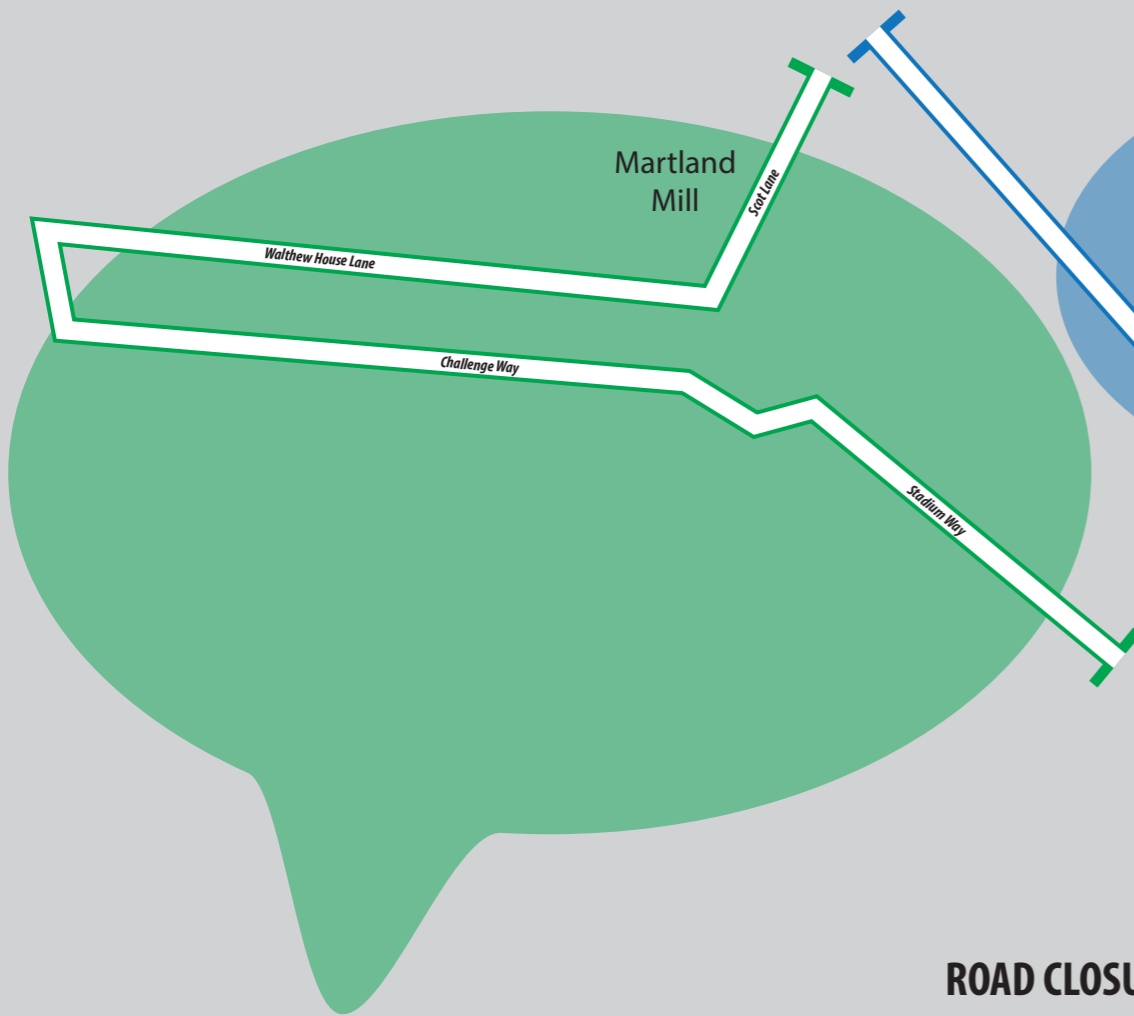

RUN WIGAN FESTIVAL

Half Marathon • 5k • Family Mile

Northbound traffic only
0900hrs - 1300hrs

ROAD CLOSURES
0900hrs - 1100hrs Total Closure

ROAD CLOSURES
0900hrs - 1500hrs Total Closure

ROAD CLOSURES
0900hrs - 1030hrs
Total Closure

ROAD CLOSURES
0900hrs - 1430hrs
Total closure with
parking restrictions

ROAD CLOSURES
0900hrs - 1125hrs Single Lane Traffic on Wallgate
Wallgate from Bridge through to Library St Closed

SUNDAY 19th MARCH 2017