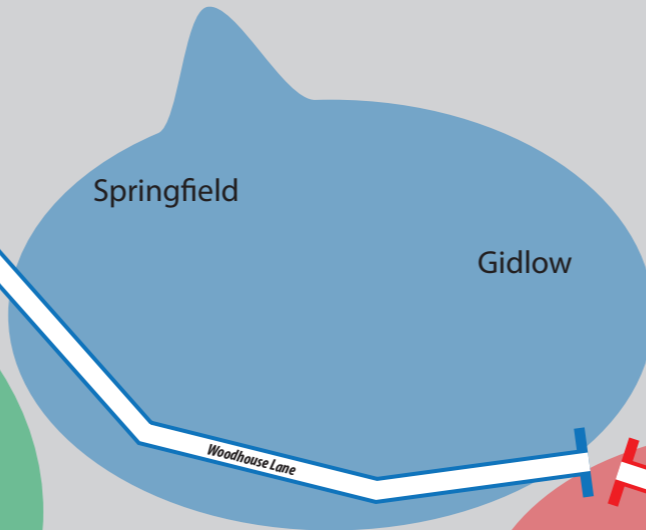

RUN WIGAN FESTIVAL

Half Marathon • 5k • Family Mile

Northbound traffic only
0900hrs - 1300hrs

ROAD CLOSURES
0900hrs - 1100hrs Total Closure

ROAD CLOSURES
0900hrs - 1500hrs Total Closure

ROAD CLOSURES
0900hrs - 1030hrs
Total Closure

ROAD CLOSURES
0900hrs - 1430hrs
Total closure with
parking restrictions

ROAD CLOSURES
0900hrs - 1125hrs Single Lane Traffic on Wallgate
Wallgate from Bridge through to Library St Closed

SUNDAY 19th MARCH 2017